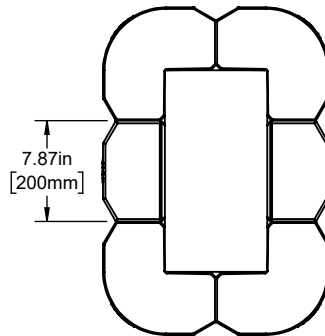

Column Guard
Maximum Column Size
[300mm x 300mm]

Column Guard
Maximum Column Size
[300mm x 300mm]

Column Guard
with 200mm [7.87in] Extenders
Fits Any Column Size

Column Guard Extender
Part#: CG-C-008-307

Top View

Top View
with 200mm Extender

Top View
with 200mm Extender

Customer Drawing
Shock Absorbing
Column Guard

McCue US
(978) 741 8500
CustomerCare@mccue.com

McCue UK
+44 1908-365-511
JKCServices@mccue.com