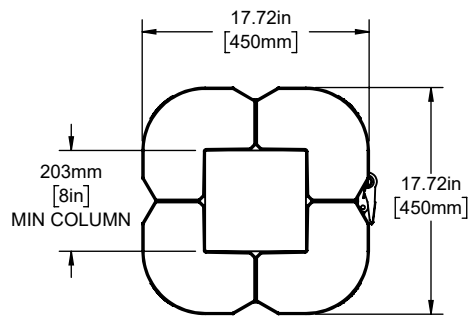

Column Guard
Maximum Column Size
[300mm x 300mm]

Column Guard
Maximum Column Size
[300mm x 300mm]

Column Guard
with 200mm [7.87in] Extenders
Fits Any Column Size

Column Guard Extender
Part#: CG-C-008-307

Top View

Top View
with 200mm Extender

Top View
with 200mm Extender

Customer Drawing
Shock Absorbing
Column Guard

McCue US
(978) 741 8500
CustomerCare@mccue.com

McCue UK
+44 1908-365-511
JKCServices@mccue.com