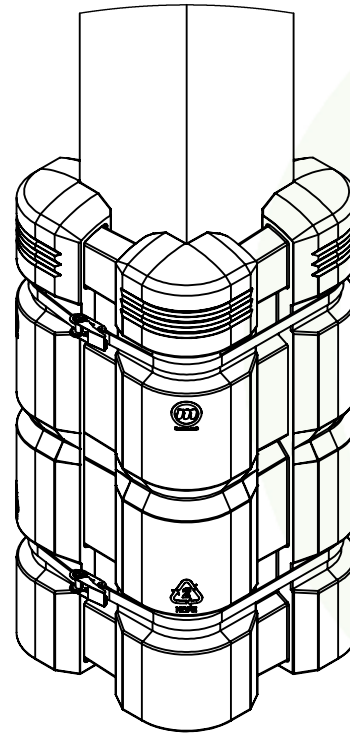

Column Guard
Maximum Column Size
[300mm x 300mm]

Column Guard
Maximum Column Size
[300mm x 300mm]

Column Guard
with 200mm [7.87in] Extenders
Fits Any Column Size

Column Guard Extender
Part#: CG-C-008-307

Top View

Top View
with 200mm Extender

Top View
with 200mm Extender

Customer Drawing
Shock Absorbing
Column Guard

McCue US
(978) 741 8500
CustomerCare@mccue.com

McCue UK
+44 1908-365-511
JKCServices@mccue.com