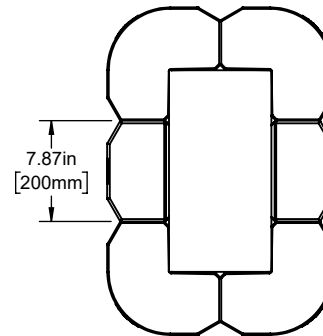

Column Guard
Maximum Column Size
[300mm x 300mm]

Column Guard
Maximum Column Size
[300mm x 300mm]

Column Guard
with 200mm [7.87in] Extenders
Fits Any Column Size

Column Guard Extender
Part#: CG-C-008-307

Top View

Top View
with 200mm Extender

Top View
with 200mm Extender

Customer Drawing
Shock Absorbing
Column Guard

McCue US
(978) 741 8500
CustomerCare@mccue.com

McCue UK
+44 1908-365-511
JKCServices@mccue.com