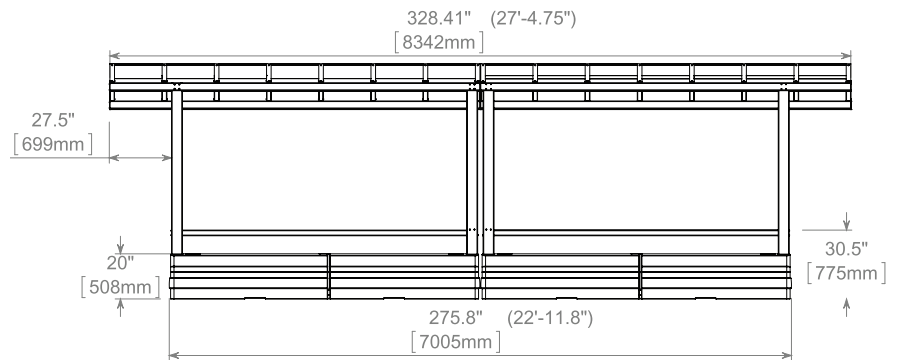

CartPark Architectural - Shed Roof

CPAS-8B-SR

Dark-bronze anodized finish
Black barriers.

CartPark Architectural - Shed Roof

CPAS-4B-SR

Dark-bronze anodized finish
Black barriers.

Graphic Panel Frame - End

CPAS-ENDFRAME

Does not include printed graphics.

Graphic Panel Frame - Side

CPAS-SIDEFAME

Does not include printed graphics.

Custom Options

Custom colors and graphic options available. Call for details.

U.S. Patent Numbers: 8998003

McCue Corporation
Peabody, MA 01960, USA
+1 (800) 800 8503
customer@McCue.com

McCue UK & Europe
Milton Keynes, United Kingdom
+44 (0)1908 365 511
uksales@McCue.com

McCue Asia
迈客(厦门)有限公司
Xiamen, Fujian, China
+86-592-2200790

mccue.com