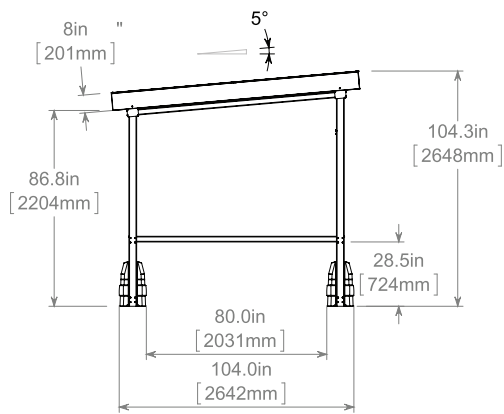

CartPark Architectural - Shed Roof

CPAS-8B-SR

Dark-bronze anodized finish
Black barriers.

CartPark Architectural - Shed Roof

CPAS-4B-SR

Dark-bronze anodized finish
Black barriers.

Graphic Panel Frame - End

CPAS-ENDFRAME

Does not include printed graphics.

Graphic Panel Frame - Side

CPAS-SIDEFAME

Does not include printed graphics.

Custom Options

Custom colors and graphic options available. Call for details.

U.S. Patent Numbers: 8998003

McCue Corporation
Peabody, MA 01960, USA
+1 (800) 800 8503
customer@McCue.com

McCue UK & Europe
Milton Keynes, United Kingdom
+44 (0)1908 365 511
uksales@McCue.com

McCue Asia
迈客(厦门)有限公司
Xiamen, Fujian, China
+86-592-2200790

mccue.com