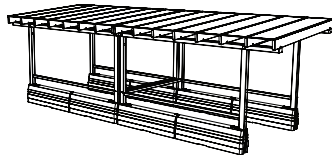

Surface Mounted Eliminates the need to drill holes in your parking lot

Premium Design Sloped roof design with exposed roof rafters for a sleek, modern look

Optional Graphic Panels Extend your brand to the parking lot

CartPark® Architectural Shed Roof

Extend your brand from the store to the parking lot!

CartPark Architectural - Shed Roof

CPAS-8B-SR

Dark-bronze anodized finish
Black barriers.

CartPark Architectural - Shed Roof