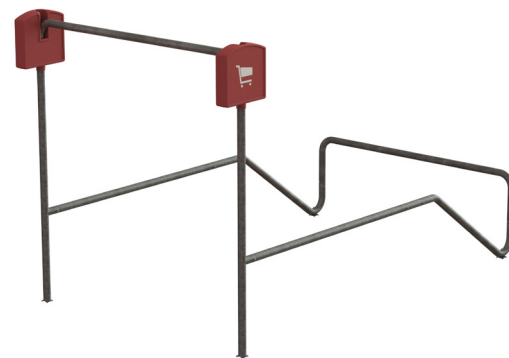

NEW! CartMagnet

Carry your brand from the store to the parking lot while increasing voluntary cart return!

Our NEW! Cartmagnet™ is attractive to shoppers and captivating to carts. This highly-visible and brand-enhancing cart corral is the cost-effective solution to stray shopping carts taking up valuable parking space.

Increase cart return colorful front sign is easy to see over mini-vans and suvs. Cart return is easier for customers & cart retrieval is easier for retailers

Quick Setup modular galvanized steel frame allows for quick installation and relocation and it resists rust

Eliminate tripping top-lock construction stabilizes the cart corral overhead so there is no metal ground frame

NEW! CartMagnet

CartMagnet Base Unit

CM-3S-COLOR

Material: Galvanized Steel, High Density Polyethylene

Cart Capacity: 30–36

Extend your brand from the store to the parking lot!

Optional Custom Accessories

Call for pricing and details.

- Front Sign
- Additional Side Sign
- Side Bumpers — High-density polyethylene bumpers cover side rails to protect car doors.