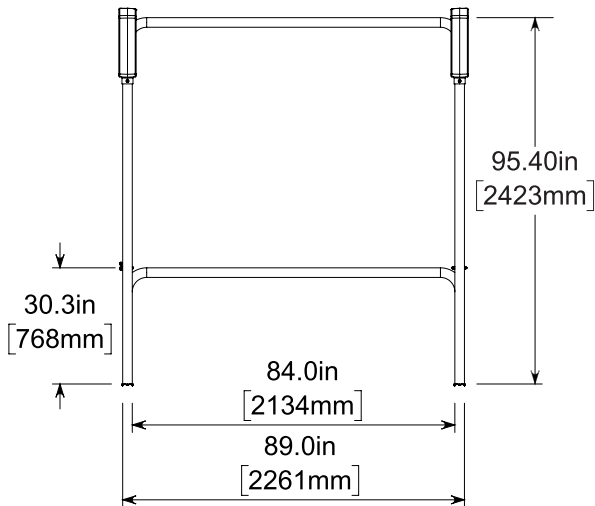

NEW! CartMagnet

CartMagnet Base Unit

CM-3S-COLOR

Material: Galvanized Steel, High Density Polyethylene

Cart Capacity: 30–36

Extend your brand from the store to the parking lot!

Optional Custom Accessories

Call for pricing and details.

- Front Sign
- Additional Side Sign
- Side Bumpers — High-density polyethylene bumpers cover side rails to protect car doors.

Stock Colors

Available to ship within 3 weeks.

Custom Color Matching

50 unit minimum. Call for quote.

McCue Corporation
Peabody, MA 01960, USA
+1 (800) 800 8503
customer@McCue.com

McCue UK & Europe
Milton Keynes, United Kingdom
+44 (0)1908 365 511
uksales@McCue.com

McCue Asia
迈客(厦门)有限公司
Xiamen, Fujian, China
+86-592-2200790

mccue.com