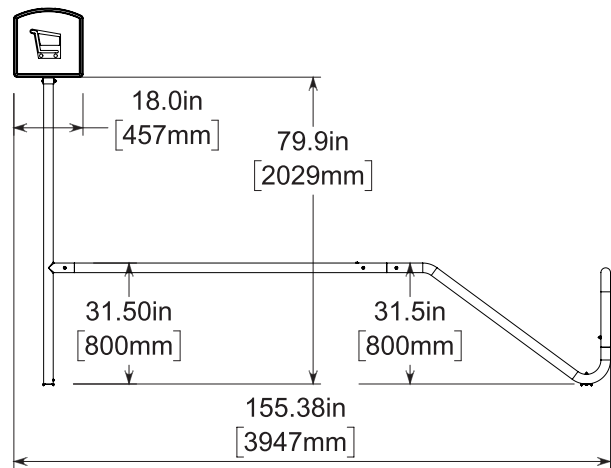

NEW! CartMagnet

CartMagnet Base Unit

CM-3S-COLOR

Material: Galvanized Steel, High Density Polyethylene

Cart Capacity: 30–36

Extend your brand from the store to the parking lot!

Optional Custom Accessories

Call for pricing and details.

- Front Sign
- Additional Side Sign
- Side Bumpers — High-density polyethylene bumpers cover side rails to protect car doors.

Stock Colors

Available to ship within 3 weeks.

Custom Color Matching

50 unit minimum. Call for quote.

McCue Corporation
Peabody, MA 01960, USA
+1 (800) 800 8503
customer@McCue.com

McCue UK & Europe
Milton Keynes, United Kingdom
+44 (0)1908 365 511
uksales@McCue.com

McCue Asia
迈客(厦门)有限公司
Xiamen, Fujian, China
+86-592-2200790

mccue.com