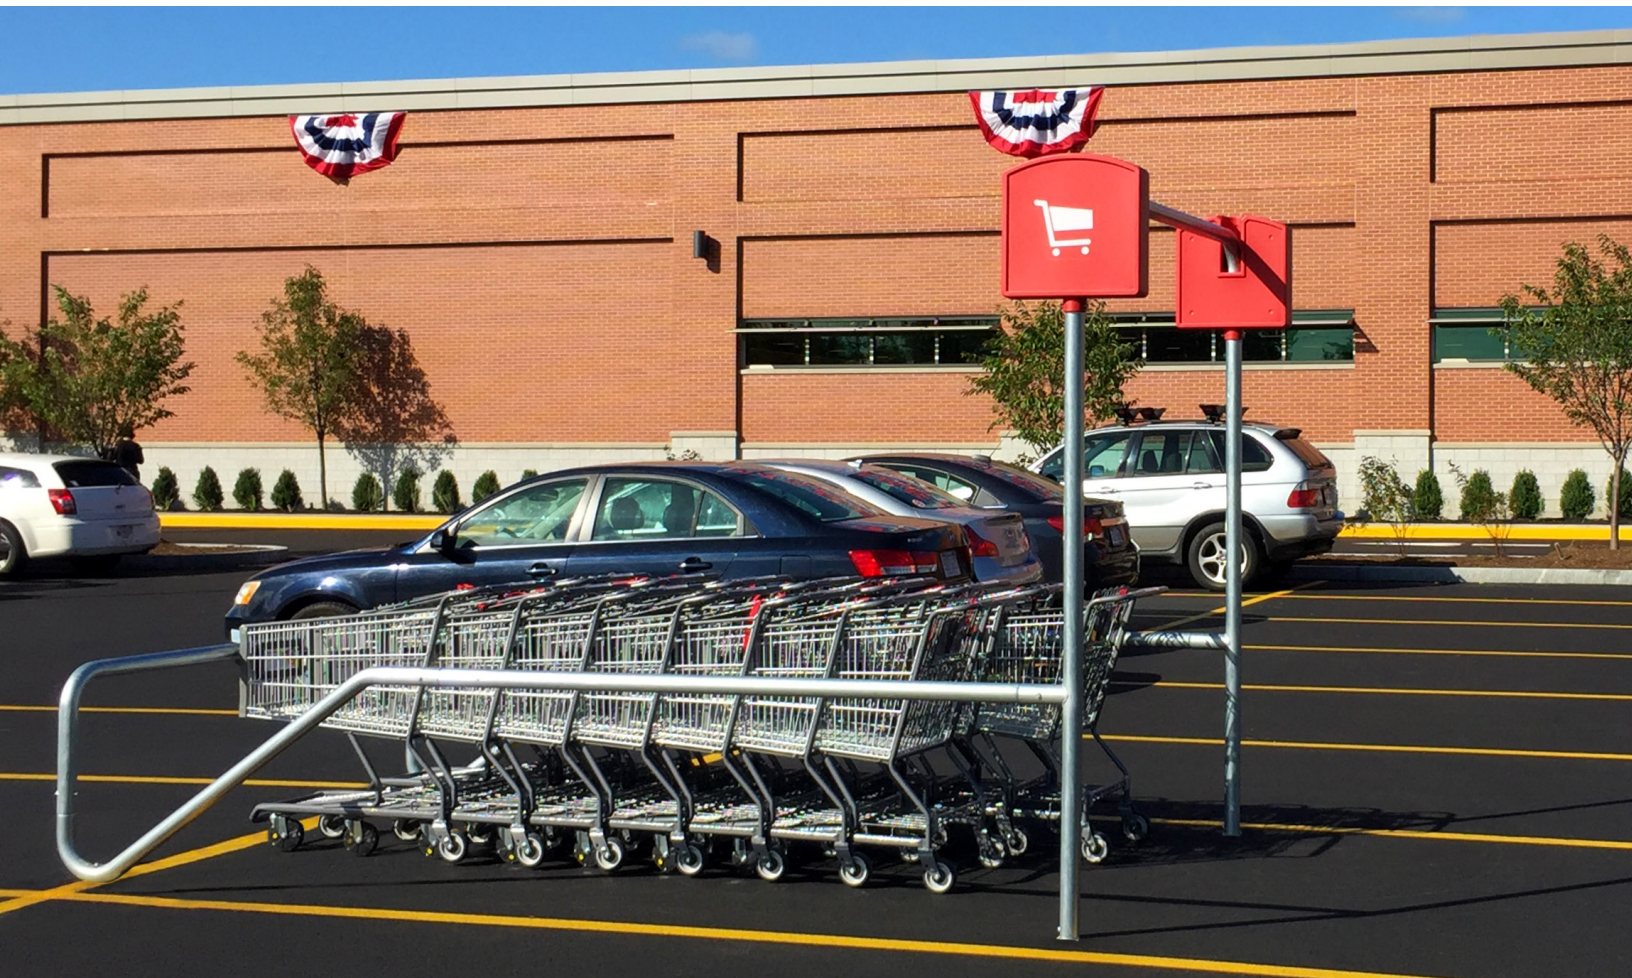

NEW! CartMagnet

Carry your brand from the store to the parking lot while increasing voluntary cart return!

Our NEW! Cartmagnet™ is attractive to shoppers and captivating to carts. This highly-visible and brand-enhancing cart corral is the cost-effective solution to stray shopping carts taking up valuable parking space.

Increase cart return colorful front sign is easy to see over mini-vans and suvs. Cart return is easier for customers & cart retrieval is easier for retailers

Quick Setup modular galvanized steel frame allows for quick installation and relocation and it resists rust

Eliminate tripping top-lock construction stabilizes the cart corral overhead so there is no metal ground frame

NEW! CartMagnet

CartMagnet Base Unit

CM-3S-COLOR

Material: Galvanized Steel, High Density Polyethylene

Cart Capacity: 30–36

Extend your brand from the store to the parking lot!

Optional Custom Accessories

Call for pricing and details.

- Front Sign
- Additional Side Sign
- Side Bumpers — High-density polyethylene bumpers cover side rails to protect car doors.