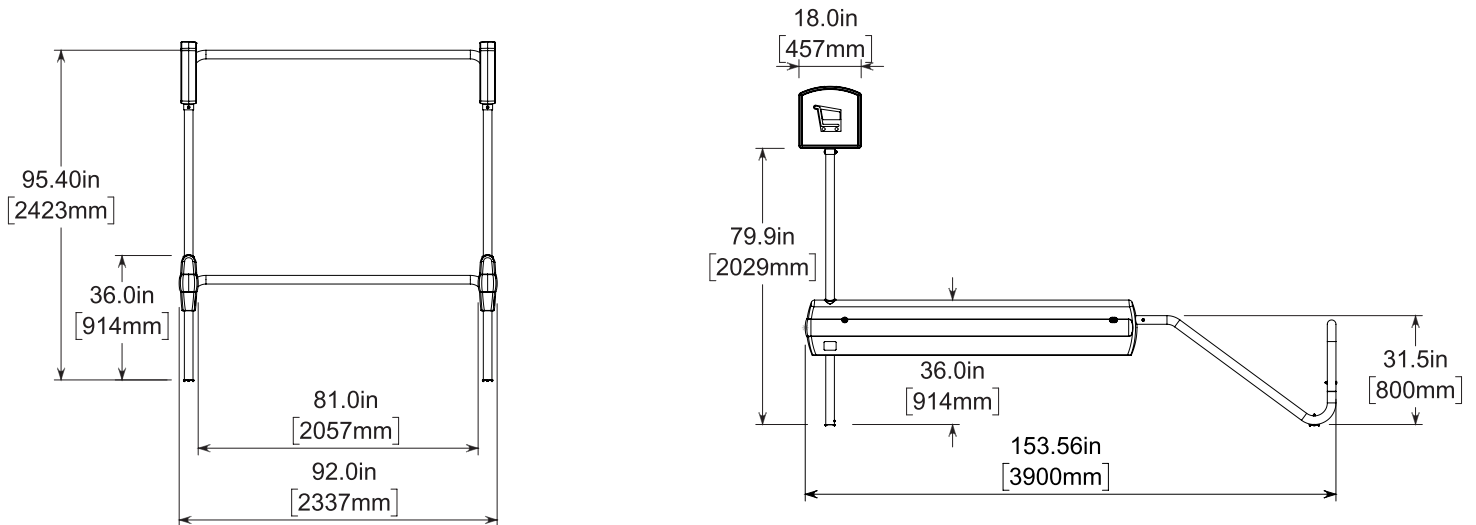

CartMagnet Bumper

CartMagnet With Barriers

CM-3B-COLOR

Material: Galvanized Steel, High Density Polyethylene

Cart Capacity: 30–36

Extend your brand from the store to the parking lot!

Optional Custom Accessories

Call for pricing and details.

- Front Sign
- Additional Side Sign

Stock Colors

Available to ship within 3 weeks.

Custom Color Matching

50 unit minimum. Call for quote.

McCue Corporation
Peabody, MA 01960, USA
+1 (800) 800 8503
customercare@mccue.com

McCue UK & Europe
Milton Keynes, United Kingdom
+44 (0)1908 365 511
uksales@mccue.com

McCue Asia
迈客(厦门)有限公司
Xiamen, Fujian, China
+86-592-2200790

mccue.com